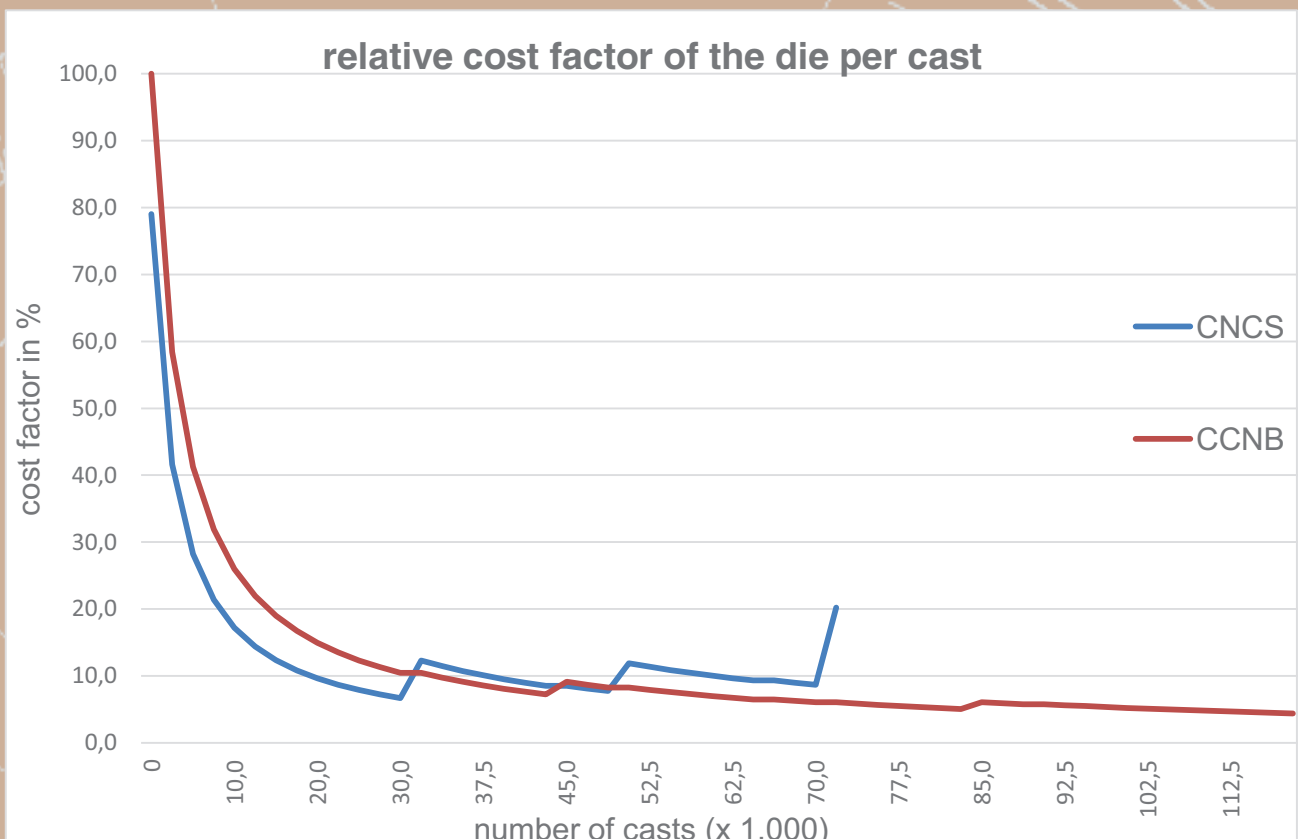

# HOVADUR®

Best alloy's for gravity-casting dies