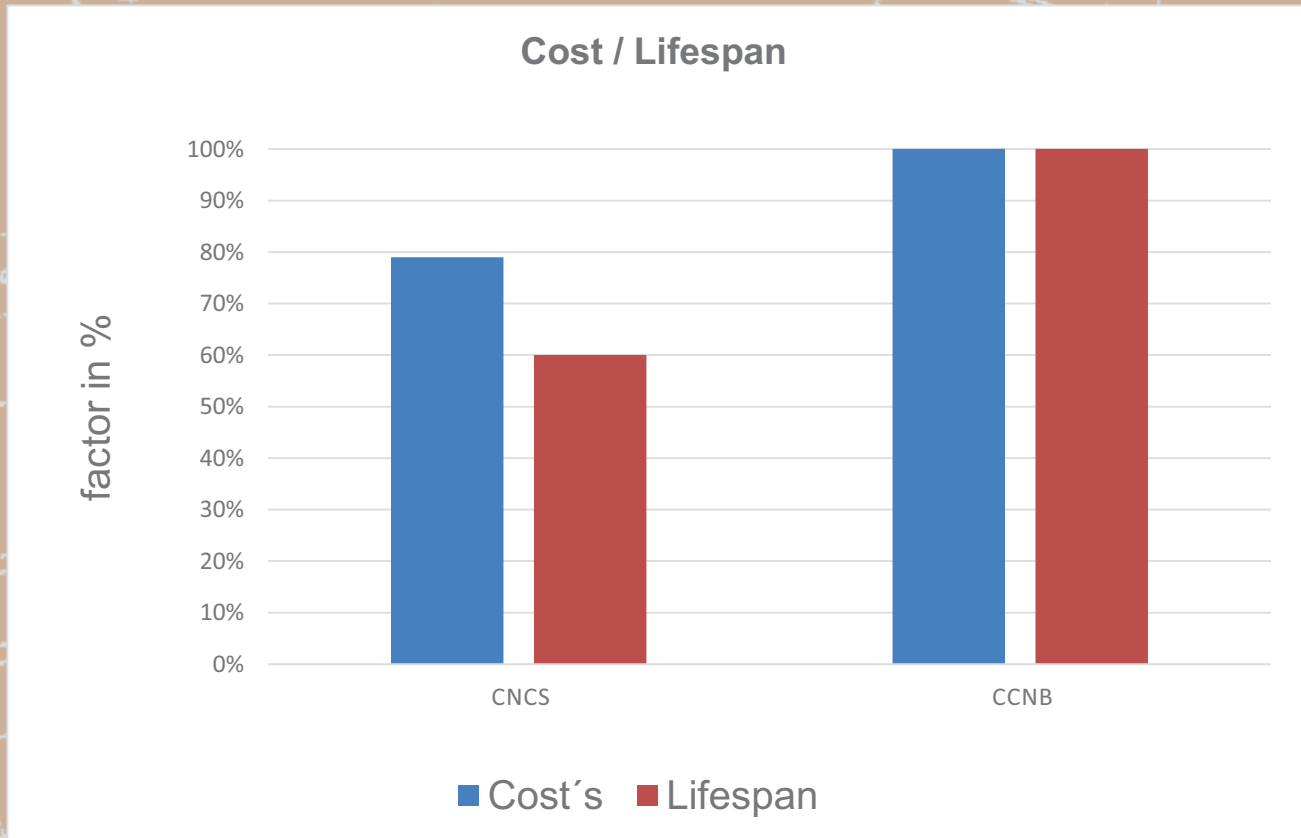

HOVADUR®

Best alloy's for gravity-casting dies

HOVADUR®	Gravity	LP-DC
CNCs	X	
CCNB	X	X
CNBspez		X

Our service:

- wrought material
- Dies according to customer's specification

HOVADUR® in die-casting – our recommendation

Schmelzmetall Deutschland GmbH
Raiffeisenstrasse 8
DE-97854 Steinfeld - Hausen
Tel (+49) 9359 / 9720 -0
Fax (+49) 9359 / 9720 -40

Schmelzmetall AG
Fabrikstrasse
CH-6482 Gurtellen/UR
Tel (+41) 41 886 80 40
Fax ++41) 41 886 80 41

Schmelzmetall Hungária Kft.
P.O. Box 93/199
HU-1751 Budapest
Tel (+36) 1 278 51 40
Fax (+36) 1 278 28 58